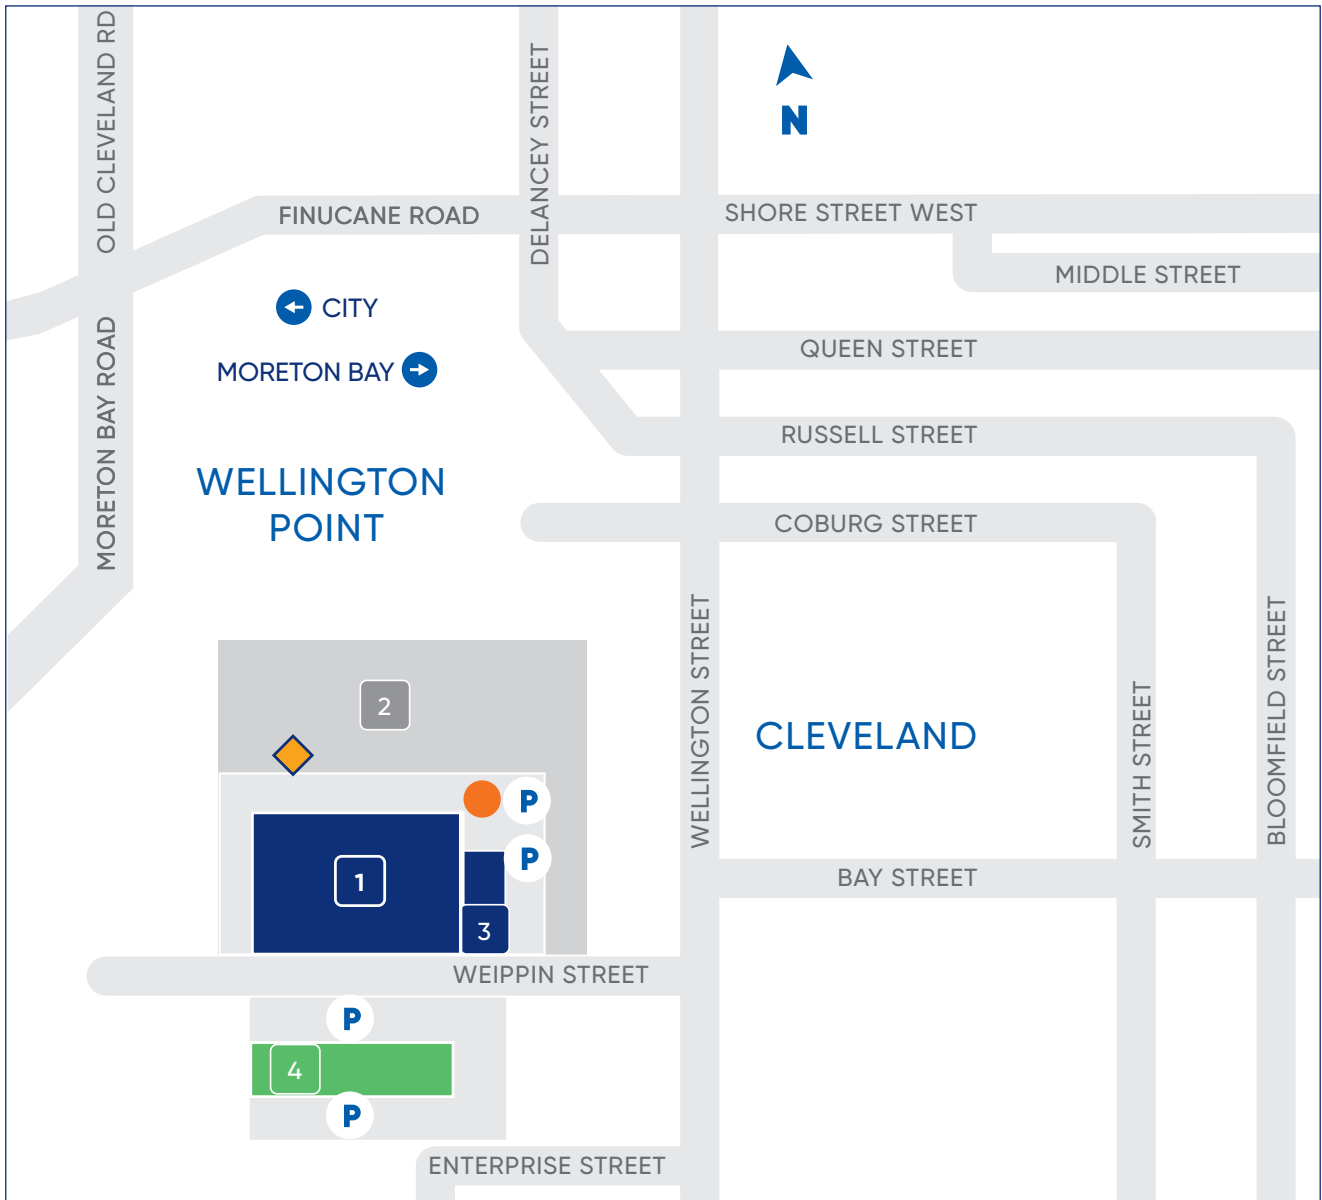

# Mater Private Hospital Redland

Redland campus

Weippin Street, Cleveland Qld 4163

## Key

-  Parking
-  Drop off zone
-  Emergency Department